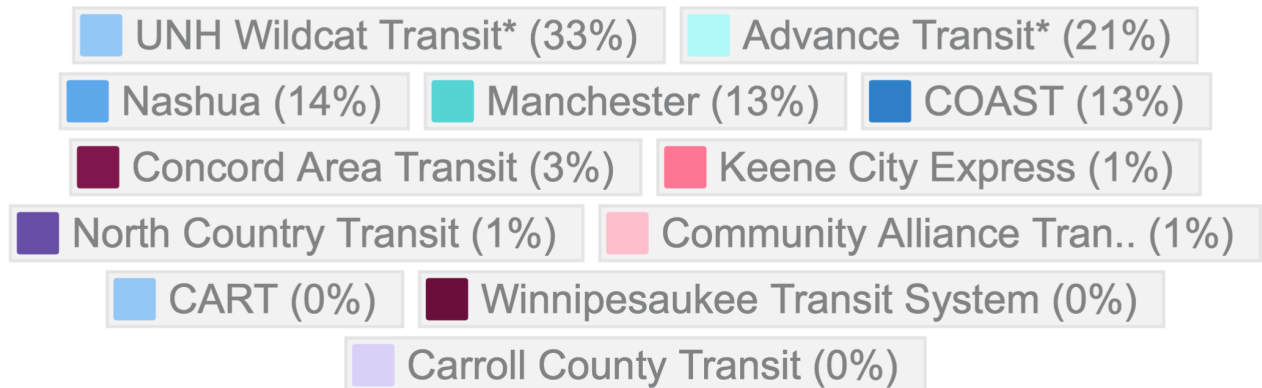

NH TRANSIT RIDERSHIP IS GROWING

Statewide Ridership

Shown in millions of riders annually

2014 Ridership by provider

*includes employment & campus shuttles

Data provided by NH DOT
Infographic designed by Transport NH