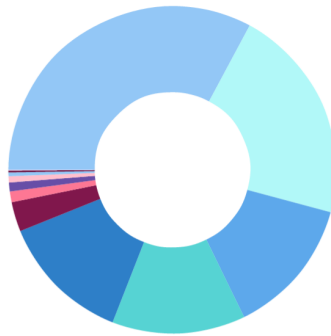

NH TRANSIT RIDERSHIP IS GROWING

Statewide Ridership

Shown in millions of riders annually

2014 Ridership by provider

*includes employment & campus shuttles

Data provided by NH DOT
Infographic designed by Transport NH