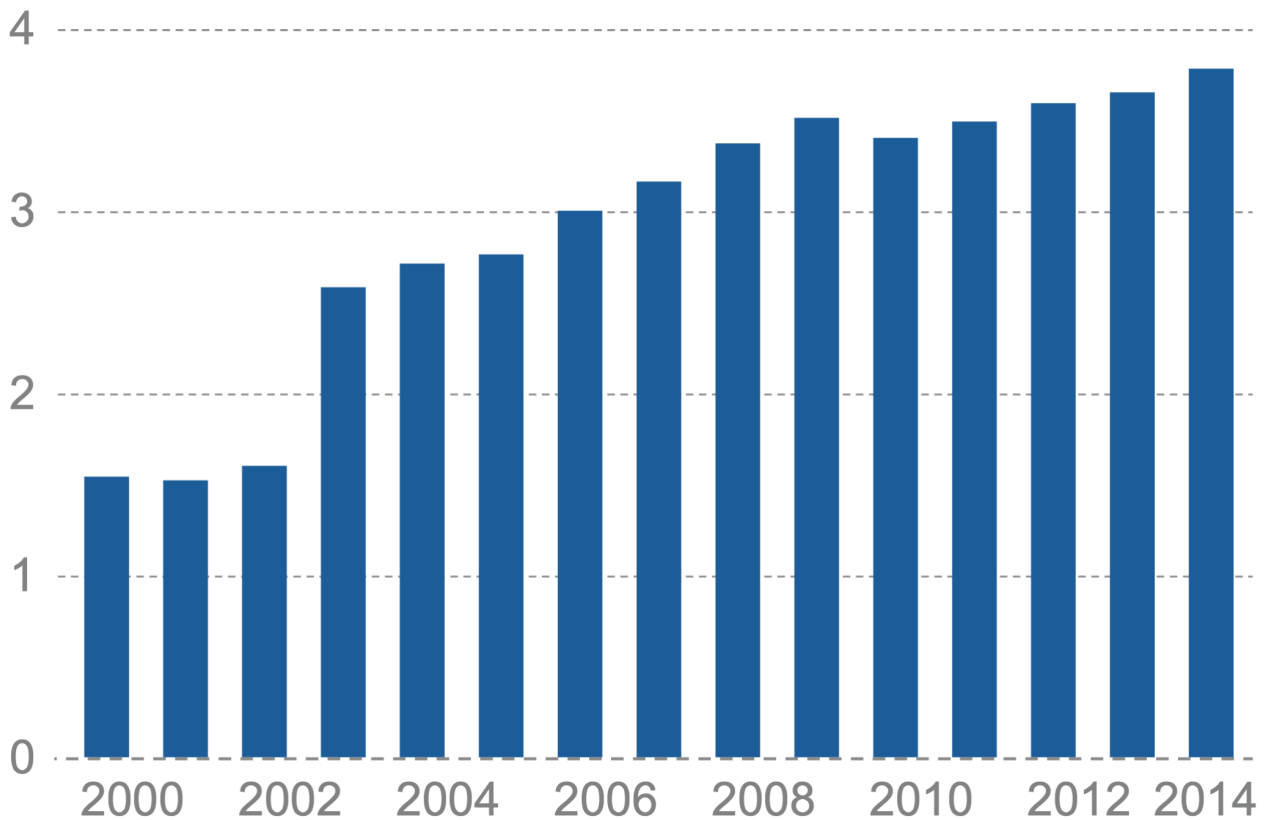

NH TRANSIT RIDERSHIP IS GROWING

Statewide Ridership

Shown in millions of riders annually

2014 Ridership by provider

*includes employment & campus shuttles

Data provided by NH DOT
Infographic designed by Transport NH